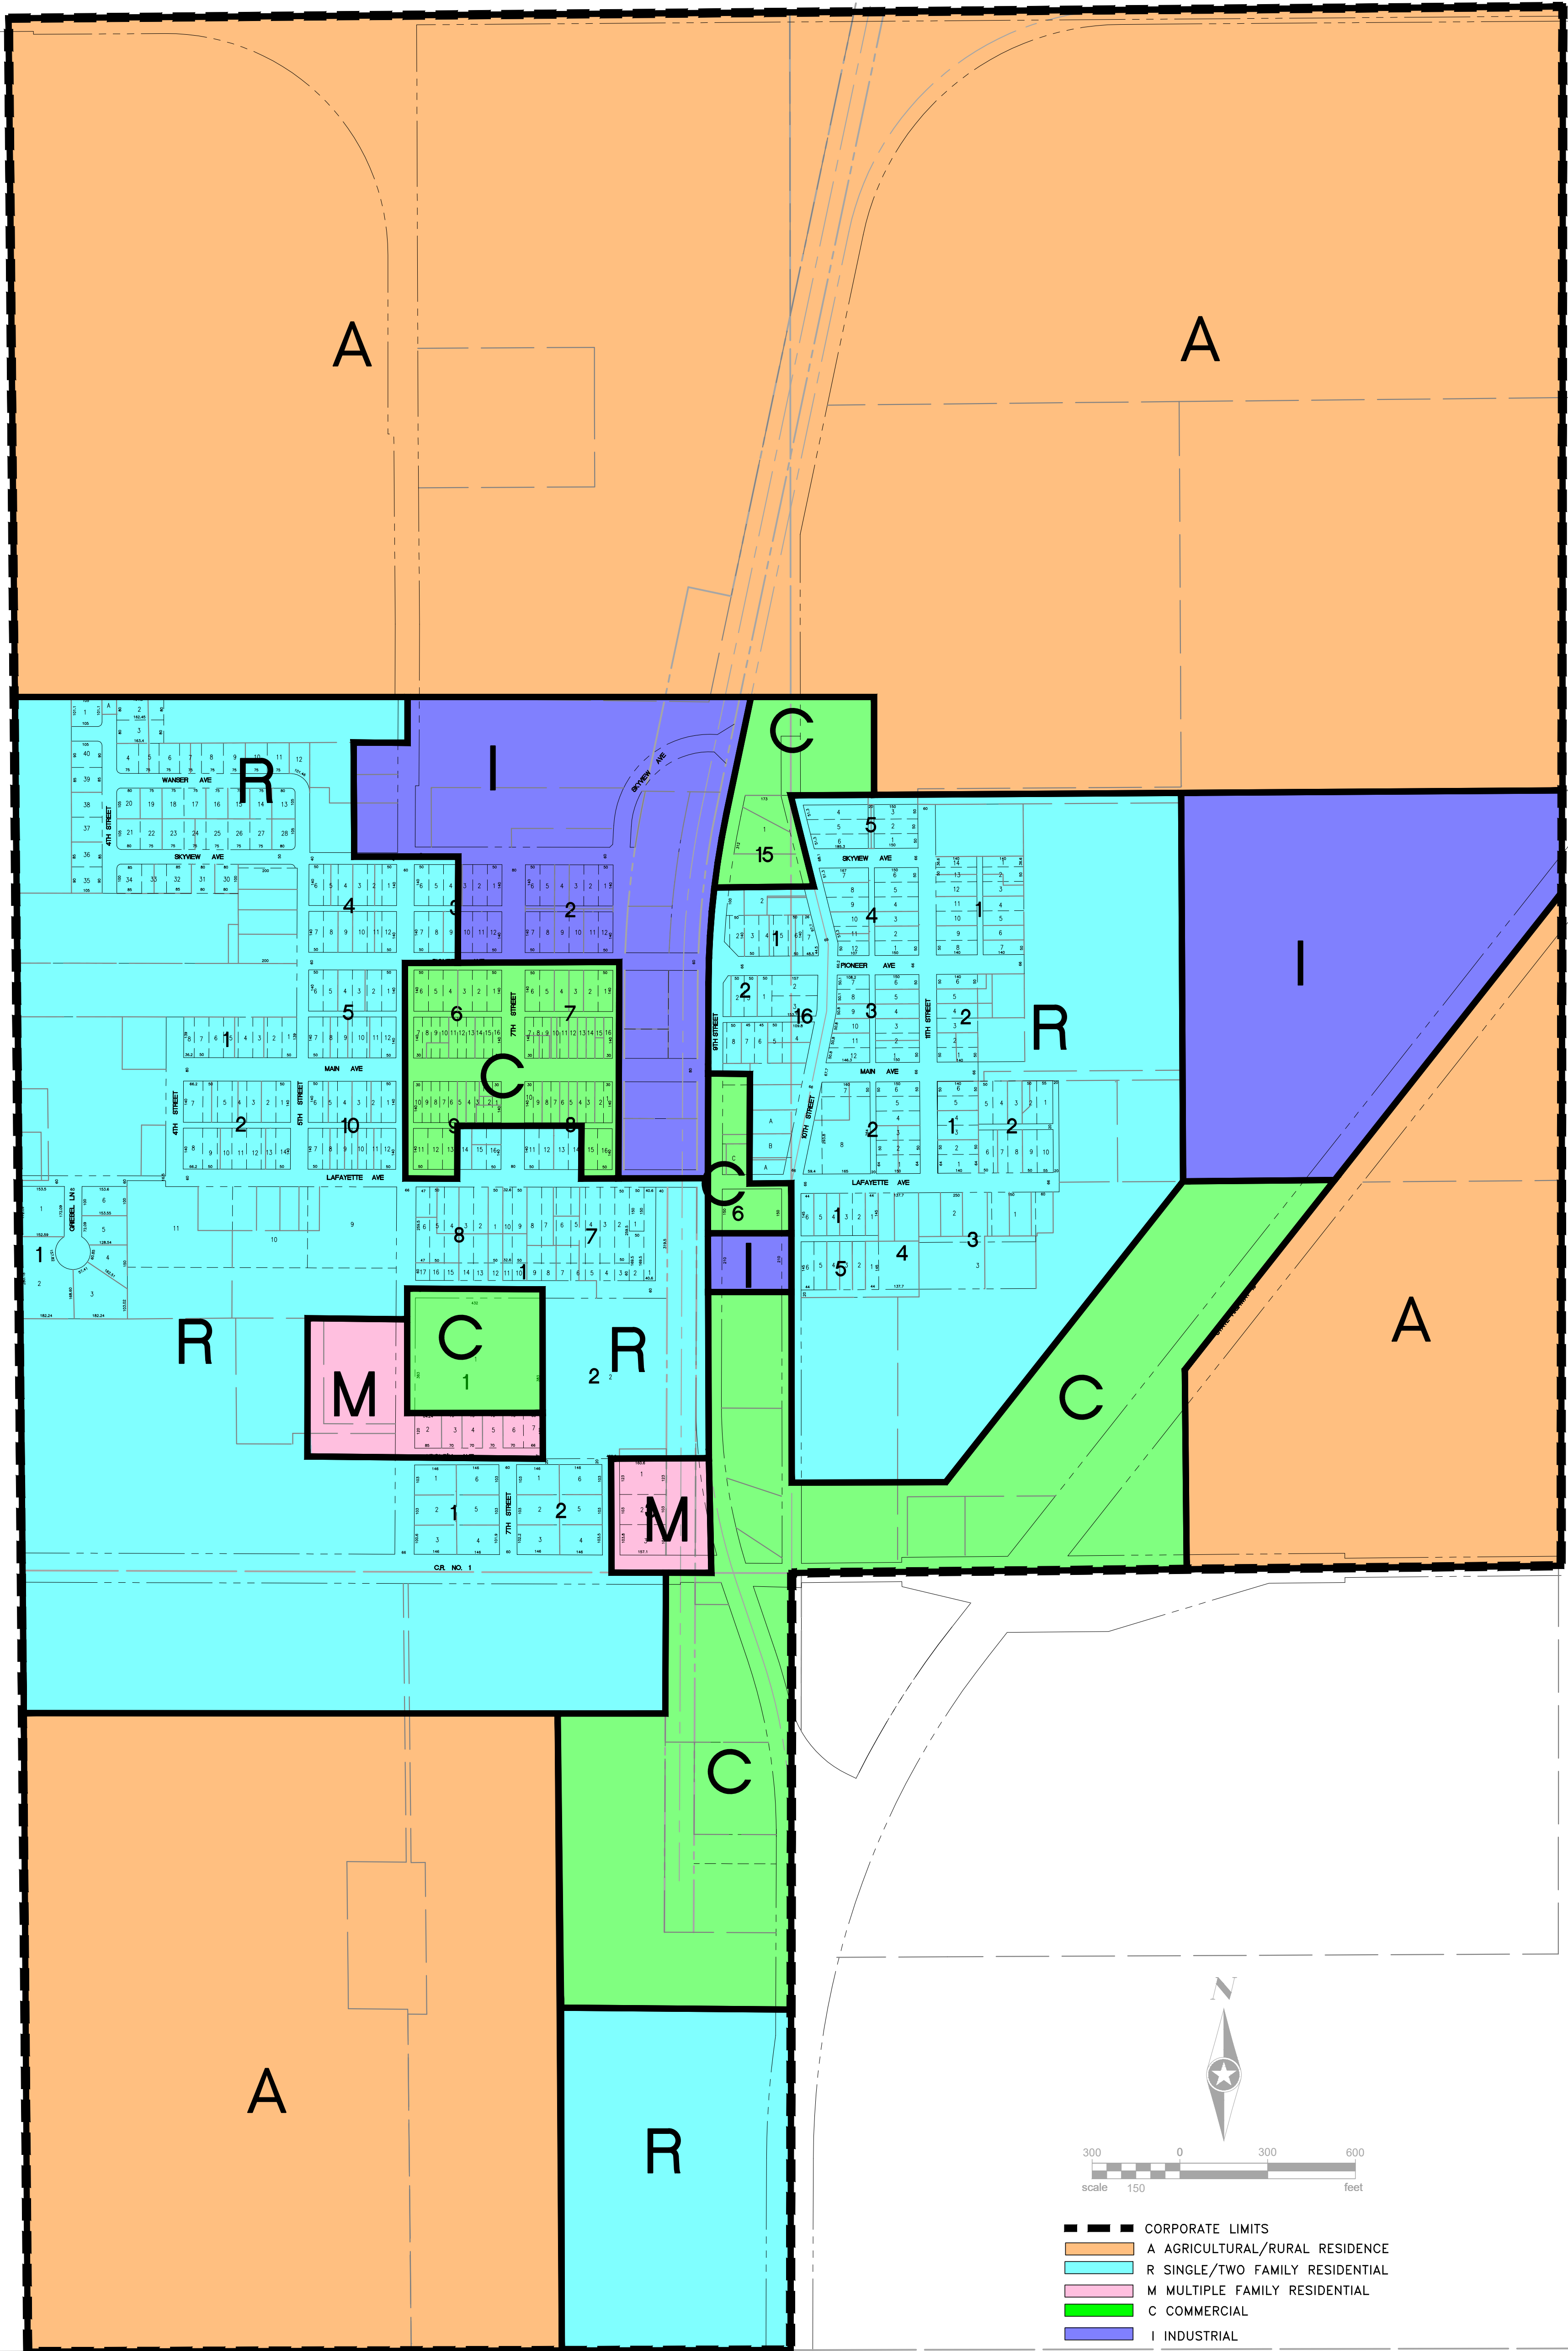

CITY OF LAFAYETTE

OFFICIAL ZONING

Save: 11/23/2021 3:26 PM spomplun Plot: 11/29/2021 1:00 PM X:\KOLLAFWIN\16405916-final-dsgm\51-drawings\10-Civil\lead\dwg\Lafayette Zone Map.dwg